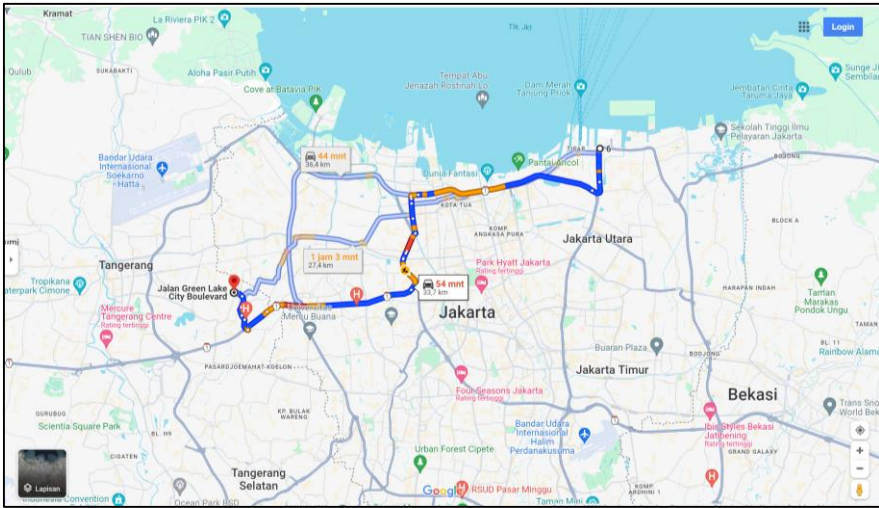

SIMPLE BUSINESS SOLUTION

We offer a wide range of services that cover all aspects of the logistic supply chain, from sourcing and procurement to transportation and distribution

LOCATION

EXISTING WAREHOUSE AT KALIBATA, SOUTH JAKARTA, 20KM FROM SEAPORT

POTENTIAL WAREHOUSE AT CIPONDOH, TANGERANG CITY, 34KM FROM SEAPORT

POTENTIAL WAREHOUSE AT EAST JAKARTA, 15KM FROM SEAPORT

POTENTIAL WAREHOUSE AT BATUCEPER, TANGERANG CITY, 37KM FROM SEAPORT

POTENTIAL WAREHOUSE AT EAST JAKARTA, 13KM FROM SEAPORT