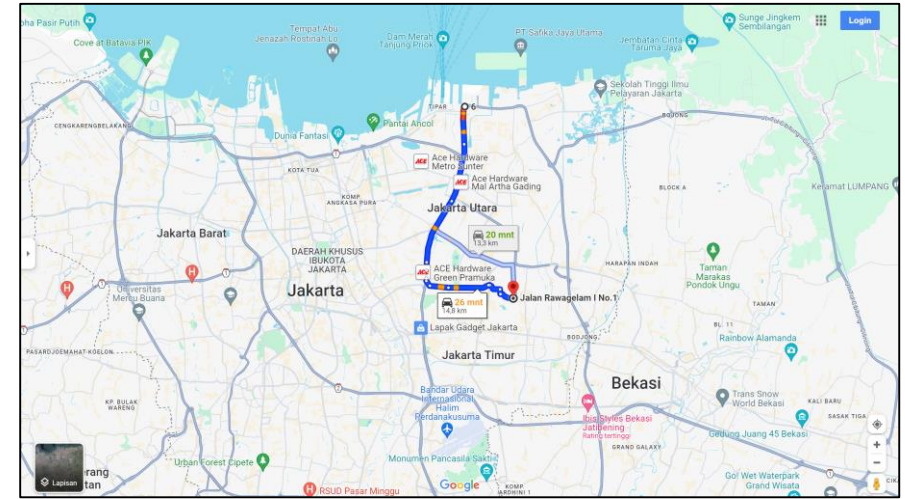

DELIVERY SERVICES

The services of Full Container Load (FCL), Less Container Load (LCL), Full Trucking Load (FTL), and Less Trucking Load (LTL) will give your business keep vibrating because you can easily choose what delivery services you need today, tomorrow, or even your routines

SIMPLE BUSINESS SOLUTION

We offer a wide range of services that cover all aspects of the logistic supply chain, from sourcing and procurement to transportation and distribution

LOCATION

EXISTING WAREHOUSE AT KALIBATA, SOUTH JAKARTA, 20KM FROM SEAPORT

POTENTIAL WAREHOUSE AT CIPONDOH, TANGERANG CITY, 34KM FROM SEAPORT

POTENTIAL WAREHOUSE AT EAST JAKARTA, 15KM FROM SEAPORT

POTENTIAL WAREHOUSE AT BATUCEPER, TANGERANG CITY, 37KM FROM SEAPORT

POTENTIAL WAREHOUSE AT EAST JAKARTA, 13KM FROM SEAPORT