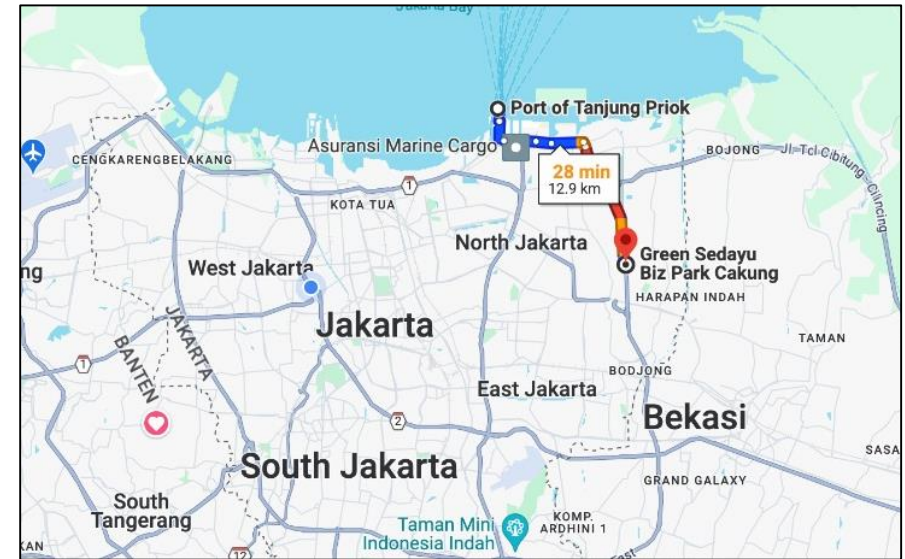

SIMPLE BUSINESS SOLUTION

We offer a wide range of services that cover all aspects of the logistic supply chain, from sourcing and procurement to transportation and distribution

LOCATION

EXISTING WAREHOUSE AT KALIBATA, SOUTH JAKARTA, 20KM FROM SEAPORT

POTENTIAL WAREHOUSE AT CIPONDOH, TANGERANG CITY, 34KM FROM SEAPORT

POTENTIAL WAREHOUSE AT EAST JAKARTA, 15KM FROM SEAPORT

POTENTIAL WAREHOUSE AT BATUCEPER, TANGERANG CITY, 37KM FROM SEAPORT

POTENTIAL WAREHOUSE AT EAST JAKARTA, 13KM FROM SEAPORT