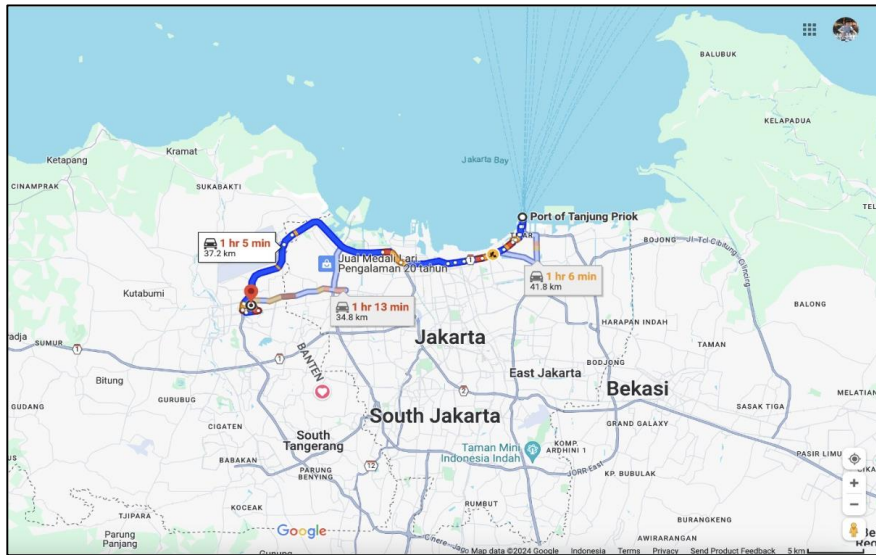

SIMPLE BUSINESS SOLUTION

We offer a wide range of services that cover all aspects of the logistic supply chain, from sourcing and procurement to transportation and distribution

LOCATION

EXISTING WAREHOUSE AT KALIBATA, SOUTH JAKARTA, 20KM FROM SEAPORT

POTENTIAL WAREHOUSE AT CIPONDOH, TANGERANG CITY, 34KM FROM SEAPORT

POTENTIAL WAREHOUSE AT EAST JAKARTA, 15KM FROM SEAPORT

POTENTIAL WAREHOUSE AT BATUCEPER, TANGERANG CITY, 37KM FROM SEAPORT

POTENTIAL WAREHOUSE AT EAST JAKARTA, 13KM FROM SEAPORT