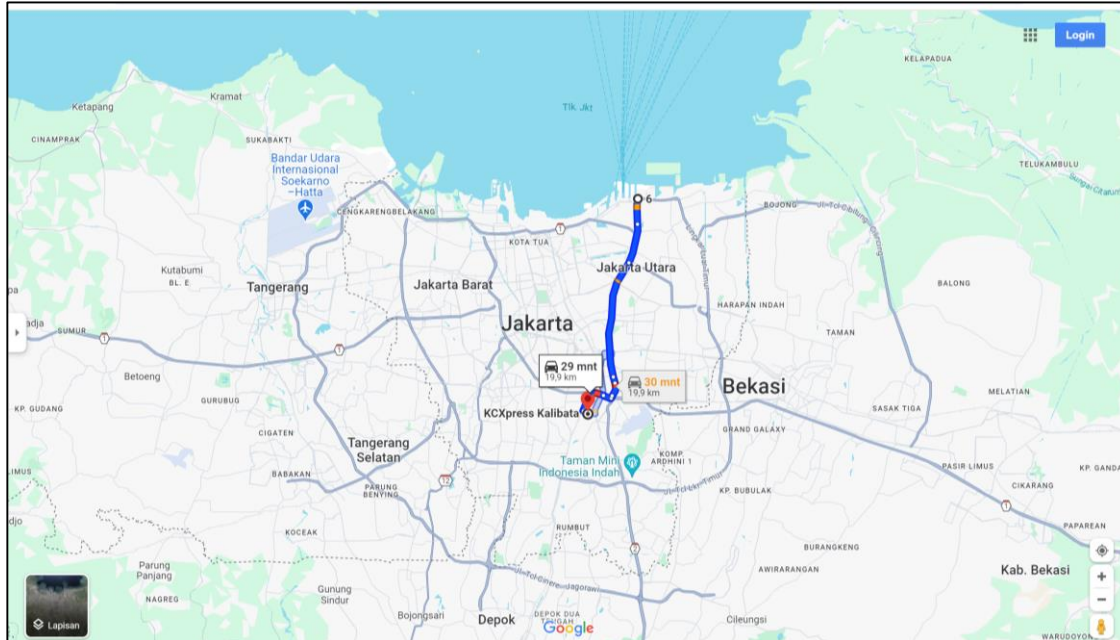

DELIVERY SERVICES

The services of Full Container Load (FCL), Less Container Load (LCL), Full Trucking Load (FTL), and Less Trucking Load (LTL) will give your business keep vibrating because you can easily choose what delivery services you need today, tomorrow, or even your routines

SIMPLE BUSINESS SOLUTION

We offer a wide range of services that cover all aspects of the logistic supply chain, from sourcing and procurement to transportation and distribution

LOCATION

EXISTING WAREHOUSE AT KALIBATA, SOUTH JAKARTA, 20KM FROM SEAPORT

POTENTIAL WAREHOUSE AT CIPONDOH, TANGERANG CITY, 34KM FROM SEAPORT

POTENTIAL WAREHOUSE AT EAST JAKARTA, 15KM FROM SEAPORT

POTENTIAL WAREHOUSE AT BATUCEPER, TANGERANG CITY, 37KM FROM SEAPORT

POTENTIAL WAREHOUSE AT EAST JAKARTA, 13KM FROM SEAPORT