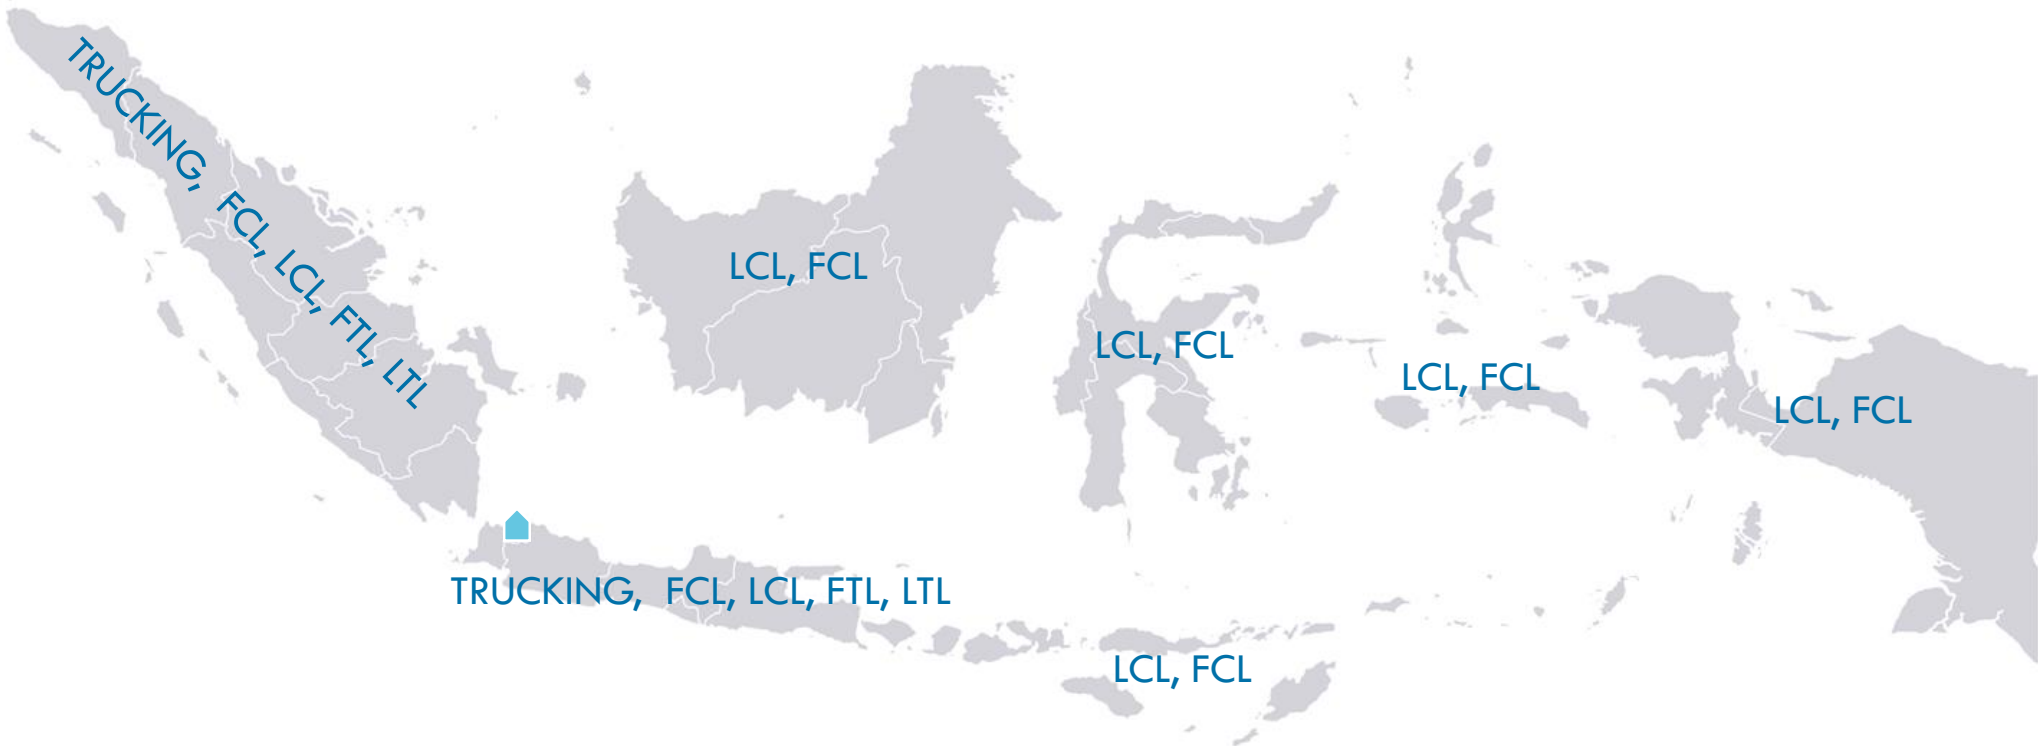

SIMPLE BUSINESS SOLUTION

We offer a wide range of services that cover all aspects of the logistic supply chain, from sourcing and procurement to transportation and distribution

LOCATION

EXISTING WAREHOUSE AT KALIBATA, SOUTH JAKARTA, 20KM FROM SEAPORT

POTENTIAL WAREHOUSE AT CIPONDOH, TANGERANG CITY, 34KM FROM SEAPORT

POTENTIAL WAREHOUSE AT EAST JAKARTA, 15KM FROM SEAPORT

POTENTIAL WAREHOUSE AT BATUCEPER, TANGERANG CITY, 37KM FROM SEAPORT

POTENTIAL WAREHOUSE AT EAST JAKARTA, 13KM FROM SEAPORT

FUSO LONG BAK (± 45 CBM, 8 TON)

FUSO LONG BOX (± 38 CBM, 8 TON)

TRONTON BOX (± 45 CBM, 18 TON)

TRONTON WINGBOX (± 53 CBM, 18 TON)

FULFILLMENT & DISTRIBUTION PROCESS

THE COVERAGE

THE JOURNEY INTO FURTHER

THE JOURNEY INTO FURTHER